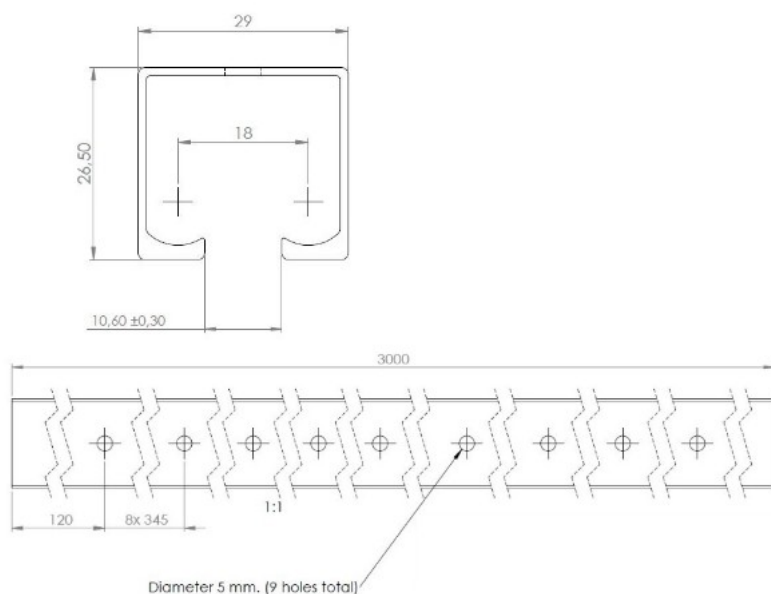

PRODUCT SHEET

Description:

Alu Profile-Milled, 29x26,5x3000mm, F/Sliding System L1001 W/9 Screw Holes ø5mm

Item number:

28.25.206-0

Units	Box	Carton	HS Code	Barcode
Pcs.	0	20	7604299090	
				5704866094863

SISO A/S